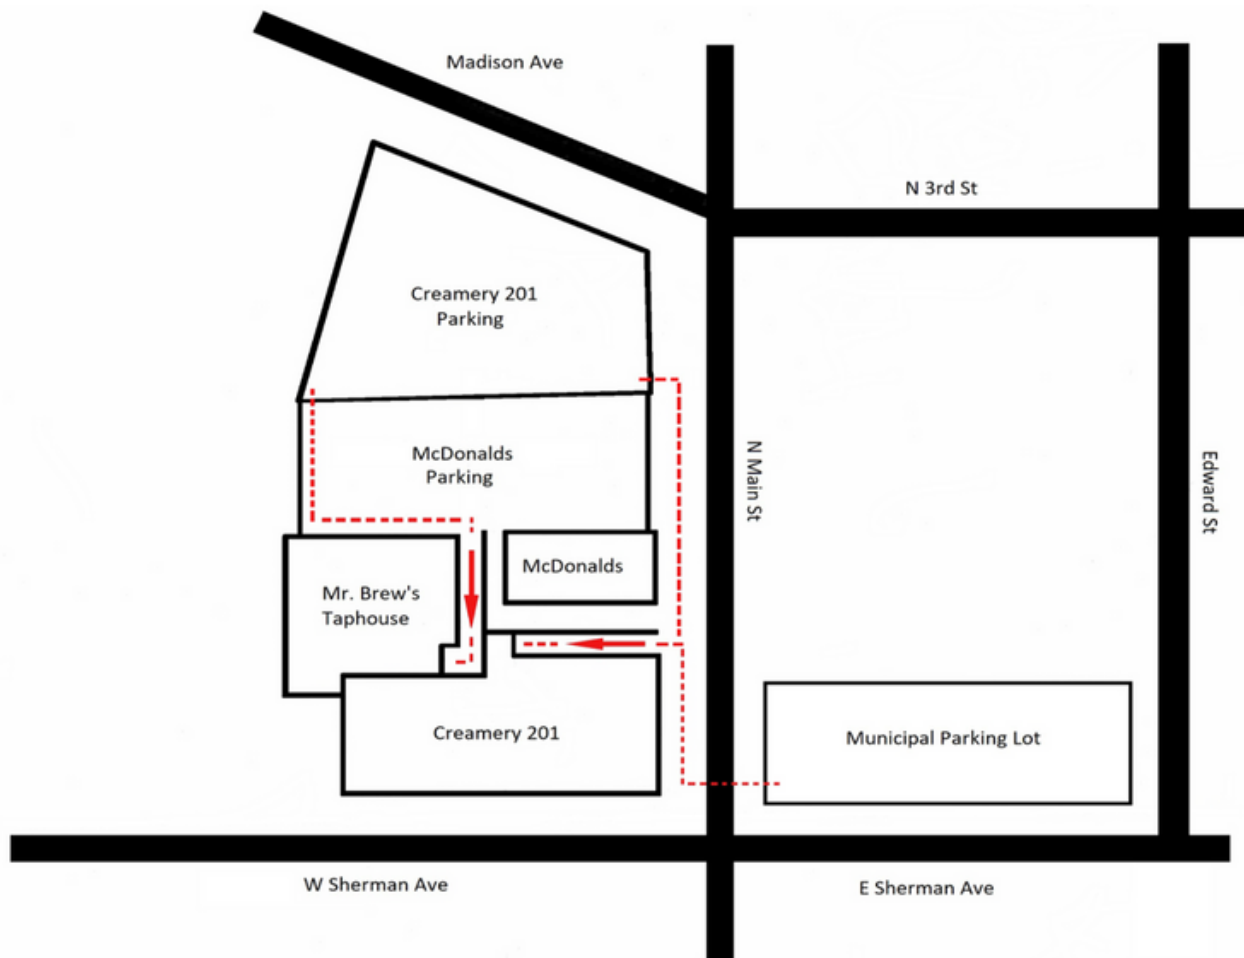

CREAMERY 201

PARKING & BUILDING ACCESS

BEST ACCESS FOR GUESTS

Enter the Creamery 201 parking lot on Madison Ave. Park in the Creamery 201 lot and begin walking in front of McDonald's and then enter under the red awning. Take the stairs or elevator to the second floor.

BEST ACCESS FOR HANDICAP

Drop guests off directly in front of the Verlo entrance on the corner of N Main St. and Sherman Ave. W. Enter through the corner door and the elevator to the second floor.

We recommend adding this to your wedding website or invitation to help guests access the building!