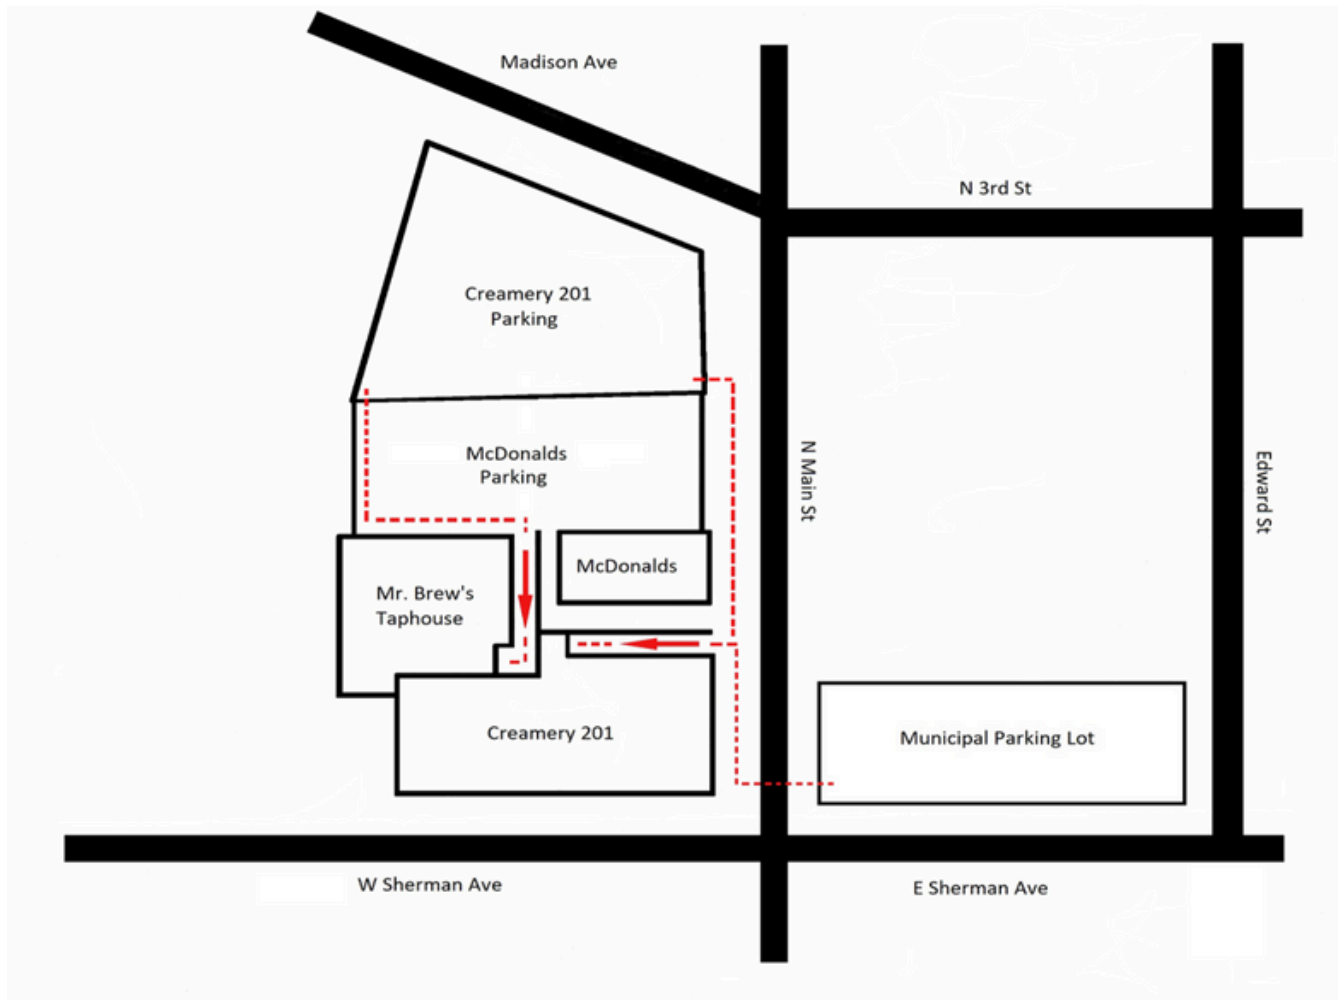

CREAMERY 201

PARKING & BUILDING ACCESS

EFF. JUNE 2024

BEST ACCESS FOR GUESTS

Enter the Creamery 201 parking lot on Madison Ave. Park in the Creamery 201 lot and begin walking in front of McDonald's. Then enter under the black awning. Take the stairs or elevator to the second floor.

BEST ACCESS FOR HANDICAP

Drop guests off directly in front of the Verlo entrance on the corner of N Main St. and Sherman Ave. W. Enter through the corner door and the elevator to the second floor.

We recommend adding this to your wedding website or invitation to help guests access the building!