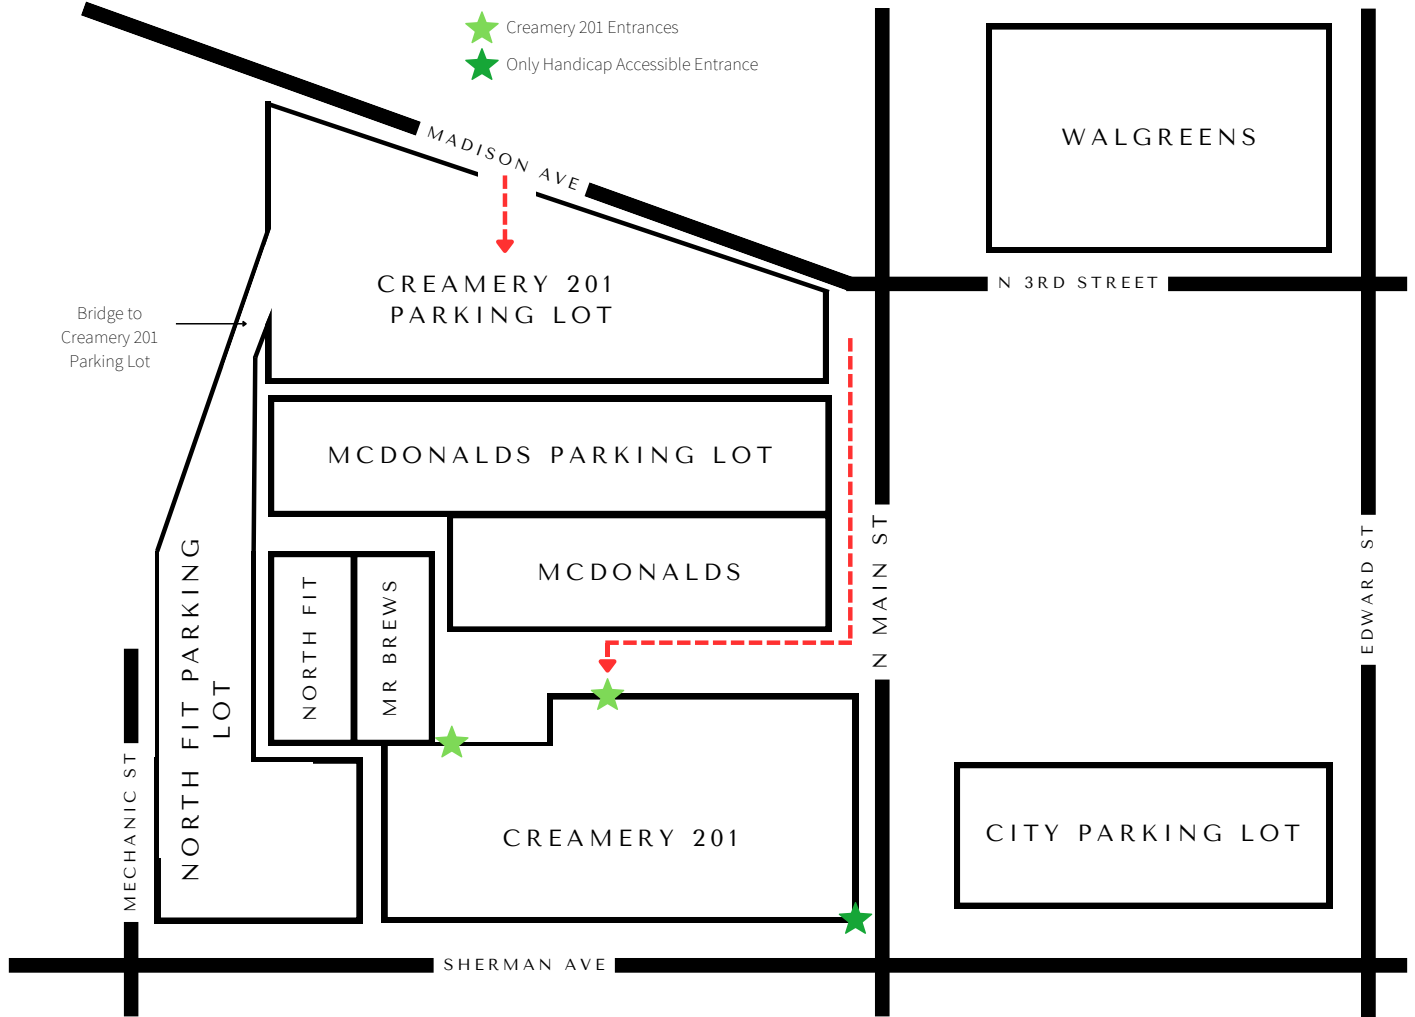

# CREAMERY 201

### BEST ACCESS FOR GUESTS

Enter the Creamery 201 parking lot: **7 Madison Ave, Fort Atkinson, WI 53538**. Park in the Creamery 201 lot and begin walking in front of McDonald's. Then enter under the black awning. Take the stairs or elevator to the second floor.

### BEST ACCESS FOR HANDICAP

Drop guests off directly in front of the Verlo entrance on the corner of N Main St. and Sherman Ave. W. Enter through the corner door and the elevator to the second floor.

We recommend adding this to your wedding website or invitation to help guests access the building!